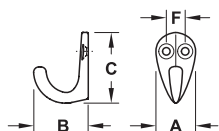

- Fixing material supplied
 (black chipboard screws \varnothing 3.5 x 40 mm, wall plugs)

Finish/colour	Cat. No.
Matt lacquered	842.58.360

Packing: 1 or 10 pieces

- Finish/colour: Polished

Width A mm	Depth B mm	Height C mm	Hole spacing F mm	Screw \varnothing mm	Cat. No.
------------	------------	-------------	-------------------	------------------------	----------

With 1 fixing hole

12	22	30	-	3.0	845.00.809
----	----	----	---	-----	------------

With 2 fixing holes

19	28	38	8	3.0	845.01.806
21	33	40	9	3.5	845.02.803

Packing: 1 or 100 pieces

- Finish/colour: Polished

Width A mm	Depth B mm	Height C mm	Hole spacing F mm	Screw \varnothing mm	Cat. No.
------------	------------	-------------	-------------------	------------------------	----------

42	22	32	7.5	3.0	845.10.805
49	25	40	9.0	3.0	845.11.802
60	30	50	12.5	3.5	845.12.809

Packing: 1 or 100 pieces

COAT HANGER RAIL

- > Material: Stainless steel, quality 1.4301/AISI 304
- > Area of application: For mounting beneath the shelf
- > Height: 125 mm
- > Rail \varnothing : 25 mm

Length mm	Finish/colour	Cat. No.
300	Satin brushed	843.68.000