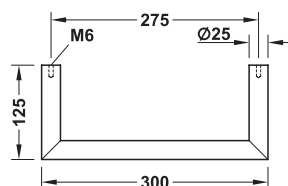

With 1 fixing hole

12	22	30	-	3.0	845.00.809
----	----	----	---	-----	------------

With 2 fixing holes

19	28	38	8	3.0	845.01.806
21	33	40	9	3.5	845.02.803

Packing: 1 or 100 pieces

- Finish/colour: Polished

Width A mm	Depth B mm	Height C mm	Hole spacing F mm	Screw \varnothing mm	Cat. No.
------------	------------	-------------	-------------------	------------------------	----------

42	22	32	7.5	3.0	845.10.805
49	25	40	9.0	3.0	845.11.802
60	30	50	12.5	3.5	845.12.809

Packing: 1 or 100 pieces

COAT HANGER RAIL

- > Material: Stainless steel, quality 1.4301/AISI 304
- > Area of application: For mounting beneath the shelf
- > Height: 125 mm
- > Rail \varnothing : 25 mm

Length mm	Finish/colour	Cat. No.
300	Satin brushed	843.68.000