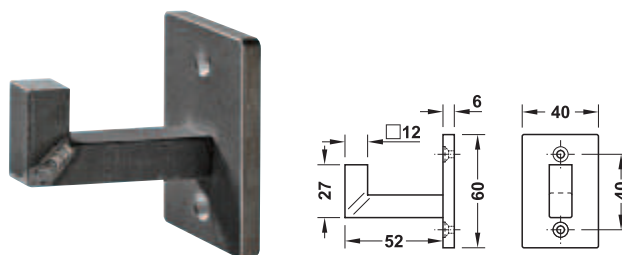

- Fixing material supplied
 (black chipboard screws \varnothing 3.5 x 40 mm, wall plugs)

Finish/colour	Cat. No.
Matt lacquered	842.58.360

Packing: 1 or 10 pieces

- Finish/colour: Polished

Width A mm	Depth B mm	Height C mm	Hole spacing F mm	Screw \varnothing mm	Cat. No.
------------	------------	-------------	-------------------	------------------------	----------

With 1 fixing hole

12	22	30	-	3.0	845.00.809
----	----	----	---	-----	------------

With 2 fixing holes

19	28	38	8	3.0	845.01.806
21	33	40	9	3.5	845.02.803

Packing: 1 or 100 pieces

- Finish/colour: Polished

Width A mm	Depth B mm	Height C mm	Hole spacing F mm	Screw \varnothing mm	Cat. No.
------------	------------	-------------	-------------------	------------------------	----------

42	22	32	7.5	3.0	845.10.805
49	25	40	9.0	3.0	845.11.802
60	30	50	12.5	3.5	845.12.809

Packing: 1 or 100 pieces

COAT HANGER RAIL

- > Material: Stainless steel, quality 1.4301/AISI 304
- > Area of application: For mounting beneath the shelf
- > Height: 125 mm
- > Rail \varnothing : 25 mm

Length mm	Finish/colour	Cat. No.
300	Satin brushed	843.68.000