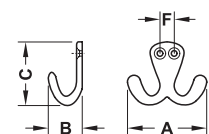

- Fixing material supplied
 (black chipboard screws \varnothing 3.5 x 40 mm, wall plugs)

Finish/colour	Cat. No.
Matt lacquered	842.58.360

Packing: 1 or 10 pieces

- Finish/colour: Polished

Width A mm	Depth B mm	Height C mm	Hole spacing F mm	Screw \varnothing mm	Cat. No.
------------	------------	-------------	-------------------	------------------------	----------

With 1 fixing hole

12	22	30	-	3.0	845.00.809
----	----	----	---	-----	------------

With 2 fixing holes

19	28	38	8	3.0	845.01.806
21	33	40	9	3.5	845.02.803

Packing: 1 or 100 pieces

- Finish/colour: Polished

Width A mm	Depth B mm	Height C mm	Hole spacing F mm	Screw \varnothing mm	Cat. No.
------------	------------	-------------	-------------------	------------------------	----------

42	22	32	7.5	3.0	845.10.805
49	25	40	9.0	3.0	845.11.802
60	30	50	12.5	3.5	845.12.809

Packing: 1 or 100 pieces

COAT HANGER RAIL

- > Material: Stainless steel, quality 1.4301/AISI 304
- > Area of application: For mounting beneath the shelf
- > Height: 125 mm
- > Rail \varnothing : 25 mm

Length mm	Finish/colour	Cat. No.
300	Satin brushed	843.68.000