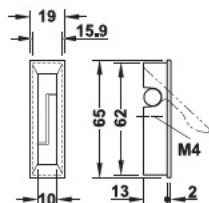

FOLDING HANDLE/FOLDING HOOK, RECTANGULAR

1

The hook points either upwards (folding hook) or downwards (furniture handle) when folded out. 

- > Material: Zinc alloy
- > Housing depth: 13 mm

Colour/finish	External dimensions mm	Housing dimensions mm	Cat. No.
Chrome plated, Matt	19 x 65	15.9 x 62	844.33.400
Nickel plated, Matt	19 x 65	15.9 x 62	844.33.600

Packing: 1 or 10 Piece

HRI Furniture Fitting 2022-2024, Dimensional data not binding. We reserve the right to alter specifications without notice.